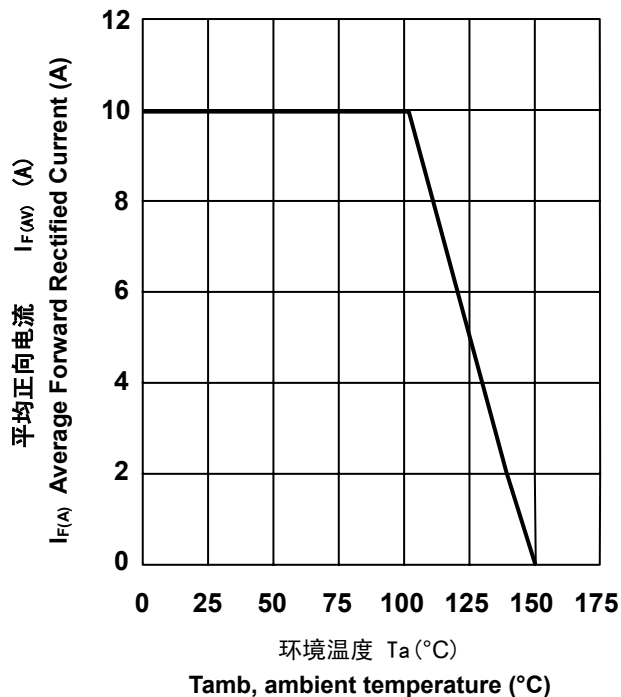

特性曲线 Characteristic Curves

正向特性曲线 (典型值)
TYPICAL FORWARD CHARACTERISTIC

正向电流降额曲线
FORWARD CURRENT DERATING CURVE

浪涌特性曲线 (最大值)
MAXIMUM NON REPETITIVE
PEAK FORWARD SURGE CURRENT