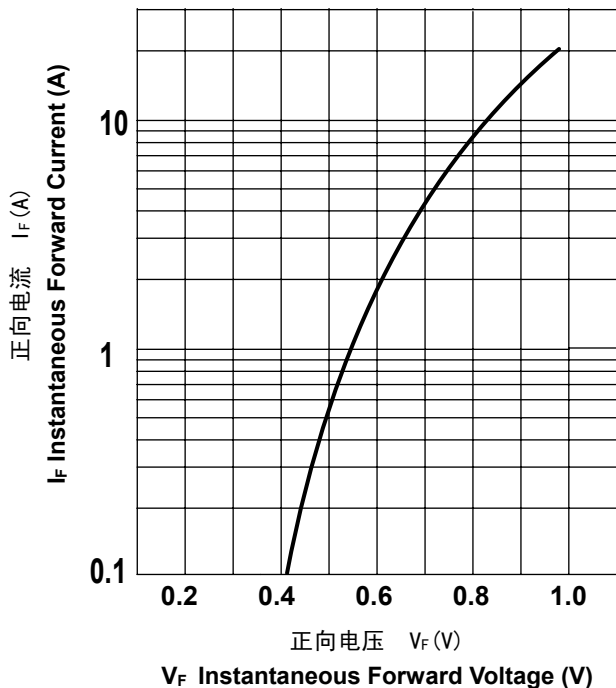

特性曲线 Characteristic Curves

正向特性曲线 (典型值)
TYPICAL FORWARD CHARACTERISTIC

正向电流降额曲线
FORWARD CURRENT DERATING CURVE

浪涌特性曲线 (最大值)
MAXIMUM NON REPETITIVE
PEAK FORWARD SURGE CURRENT